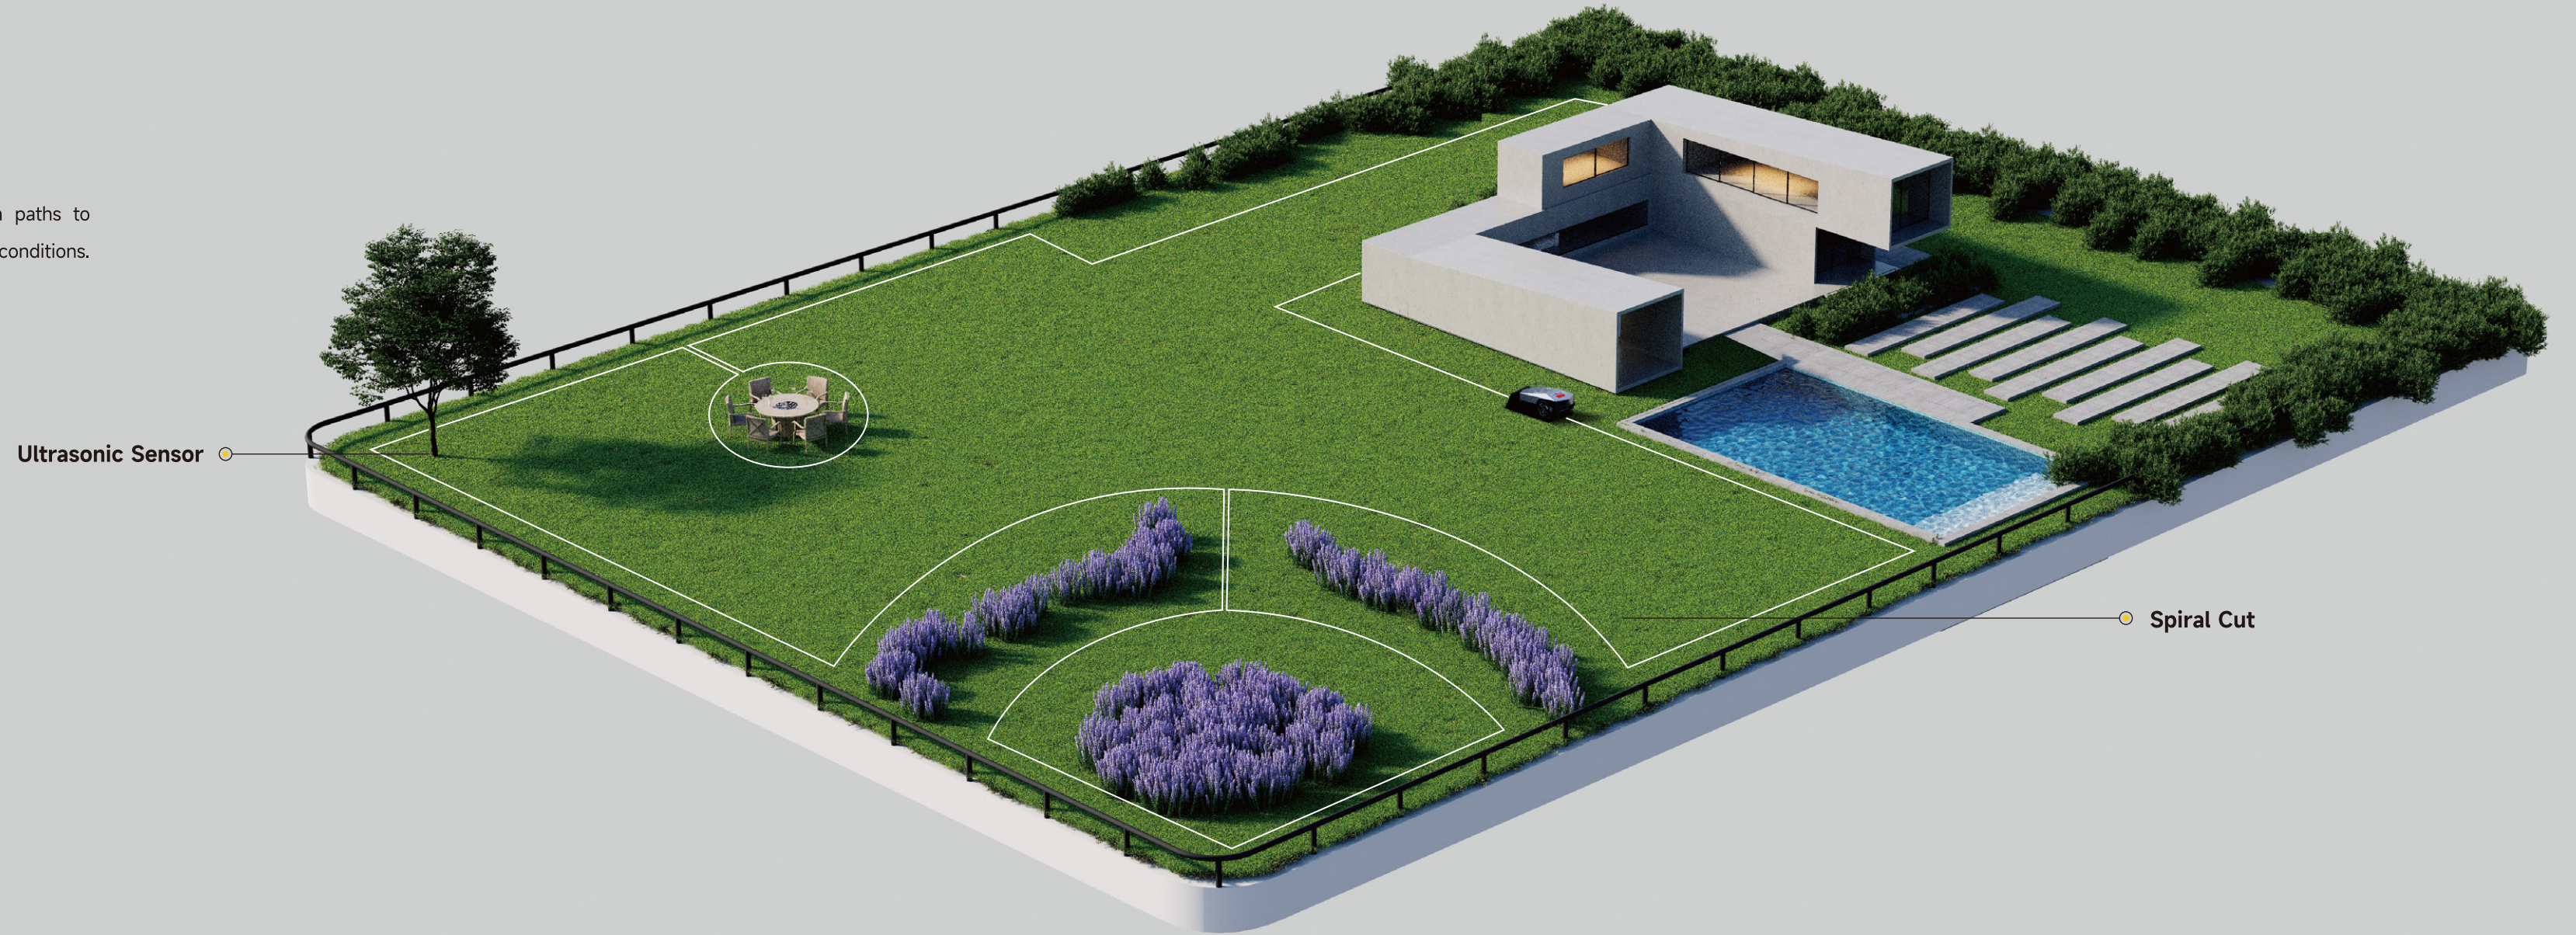

# LET'S MOW!

iSpeed offers 3D S-paths and random paths to efficiently handle a wide variety of lawn conditions.

## PERFECT WEIGHT-BALANCED STRUCTURE

With a well-designed structure, iSpeed's perfect weight balance, one of the best in industry, improves stability and cutting performance on different lawn conditions, prevents lawn damage and nutrient imbalance.